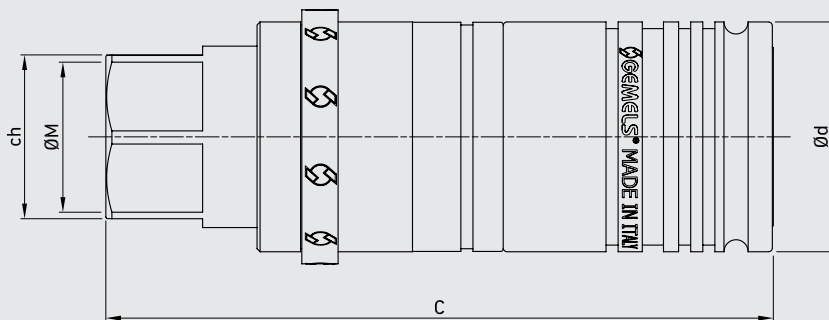

PUSH-PULL AGRI DV

PUSH-PULL AGRI
WITH DECOMPRESSION VALVE

**This model allows to joint the male couplers
with remaining pressure and even female**

Edition. 21.1

CS Carbon Steel

- Type: Quick Couplings
- Models: PUSH-PULL AGRI DV ISO 7241/A
- Sizes: DN12,5
- Pressure: up to PN250
- Treatment: Galvanized

SS Stainless Steel

- Type: Quick Couplings
- Models: PUSH-PULL AGRI DV ISO 7241/A
- Sizes: DN12,5
- Pressure: up to PN250

Special pin to connect parts under residual pressure.
The pin could be mounted on both sides, male or female.
The opposite side has to be a ISO A standard poppet.

During connection the residual pressure
will release by the smaller holes.

CODE DESCRIPTION STRUCTURE

QC	1/2	1M/F	DN12,5	1	B
----	-----	------	--------	---	---

Type of coupling

PUSH-PULL AGRI ISO 7241/A

Ends

**QUICK COUPLINGS PUSH-PULL AGRI DV ISO 7241/A (female)
FEMALE THREAD ASME B1.20.1 NPT WITH POPPET**

										CS Carbon Steel											SS Stainless Steel
TYPE	DN	PN	C	Ød	ch	ØM	WEIGHT	ITEM CODE		TYPE	DN	PN	C	Ød	ch	ØM	WEIGHT	ITEM CODE			
QC PP AGRI DV N 1/2 FEMALE	12,5	MPa 25	mm 110,5	38	27	N1/2	kg 0,227	NC25N030000		QC PP AGRI DV N 1/2 FEMALE	12,5	MPa 25	mm 110,5	38	27	N1/2	kg 0,227	NC25N03S000			
		Psi 3625	inch 4,35	1,50	1,06		lb 0,50					Psi 3625	inch 4,35	1,50	1,06		lb 0,50				