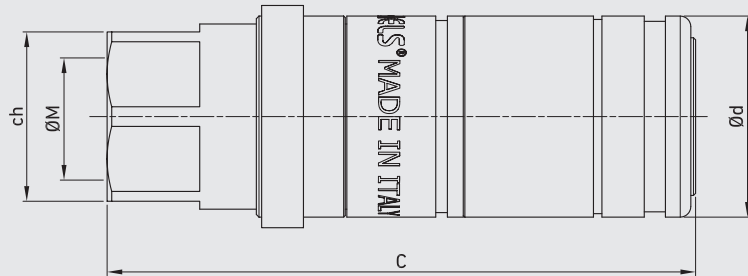

PUSH PULL AGRI

QUICK COUPLINGS ISO 7241/A
PUSH-PULL AGRICULTURE

**This model allows to joint the male couplers
with remaining pressure**

Edition. 21.0

CS Carbon Steel

- Type: Quick Couplings
- Models: ISO 7241/A PUSH-PULL AGRICULTURE
- Sizes: DN12,5
- Pressure: up to PN250
- Treatment: Galvanized

SS Stainless Steel

- Type: Quick Couplings
- Models: ISO 7241/A PUSH-PULL AGRICULTURE
- Sizes: DN12,5
- Pressure: up to PN250

Special pin to connect parts under residual pressure.
The pin could be mounted on both sides, male or female.
The opposite side has to be a ISO A standard poppet.

During connection the residual pressure
will release by the smaller holes.

CODE DESCRIPTION STRUCTURE

QC	1/2	1M/F	DN12,5	1	B
Type of coupling					
PUSH PULL AGRI ISO 7241/A					
Ends					
ISO 1179-1 BSPP	ASME B1.20.1 NPT	ISO 11926-1 (SAE J1926-1) ORB	ISO 8434-6 BSPP MALE		
G 1/2	N 1/2	SAE8	G 1/2M		
FEMALE					
DN/ISO					
12,5					
Body Material					
● 1 = 1,0737					
● 4 = 1,4404					
Seal material					
● B = NBR E = FKM*					
● E = FKM					

**QUICK COUPLINGS PUSH PULL AGRI ISO 7241/A (female)
FEMALE THREAD ASME B1.20.1 NPT WITH POPPET**

										CS Carbon Steel											SS Stainless Steel
TYPE	DN	PN	C	$\varnothing d$	ch	$\varnothing M$	WEIGHT	ITEM CODE		TYPE	DN	PN	C	$\varnothing d$	ch	$\varnothing M$	WEIGHT	ITEM CODE			
QC PP AGRI N 1/2 FEMALE	12,5	MPa 25 Psi 3625	mm 111,2 inch 4,38	38 1,50	32 1,26	N1/2	kg 0,227 lb 0,50	NC26N030000		QC PP AGRI N 1/2 FEMALE	12,5	MPa 25 Psi 3625	mm 111,2 inch 4,38	38 1,50	32 1,26	N1/2	kg 0,227 lb 0,50	NC26N03S000			